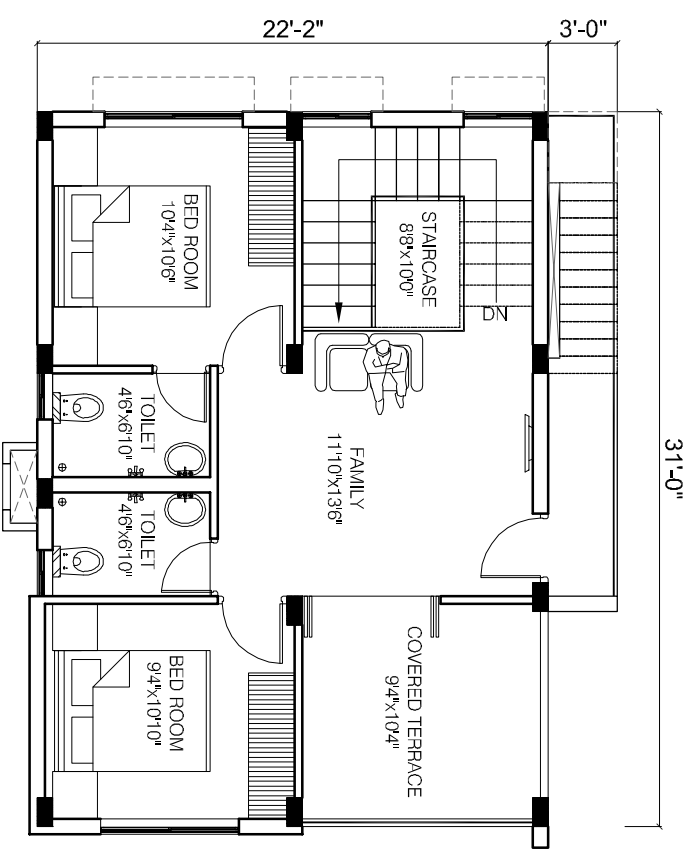

TYPE-A_SITE-1

BASEMENT FLOOR

GROUND FLOOR

FIRST FLOOR

NORTH FACING

FLOOR LEVEL	AREA IN SFT. PLINTH	AREA IN SFT. CARPET
BASEMENT FLOOR	687.16	497.08
GROUND FLOOR	687.16	618.05
FIRST FLOOR	697.68	627.87
TOTAL	2072.00	1743.00