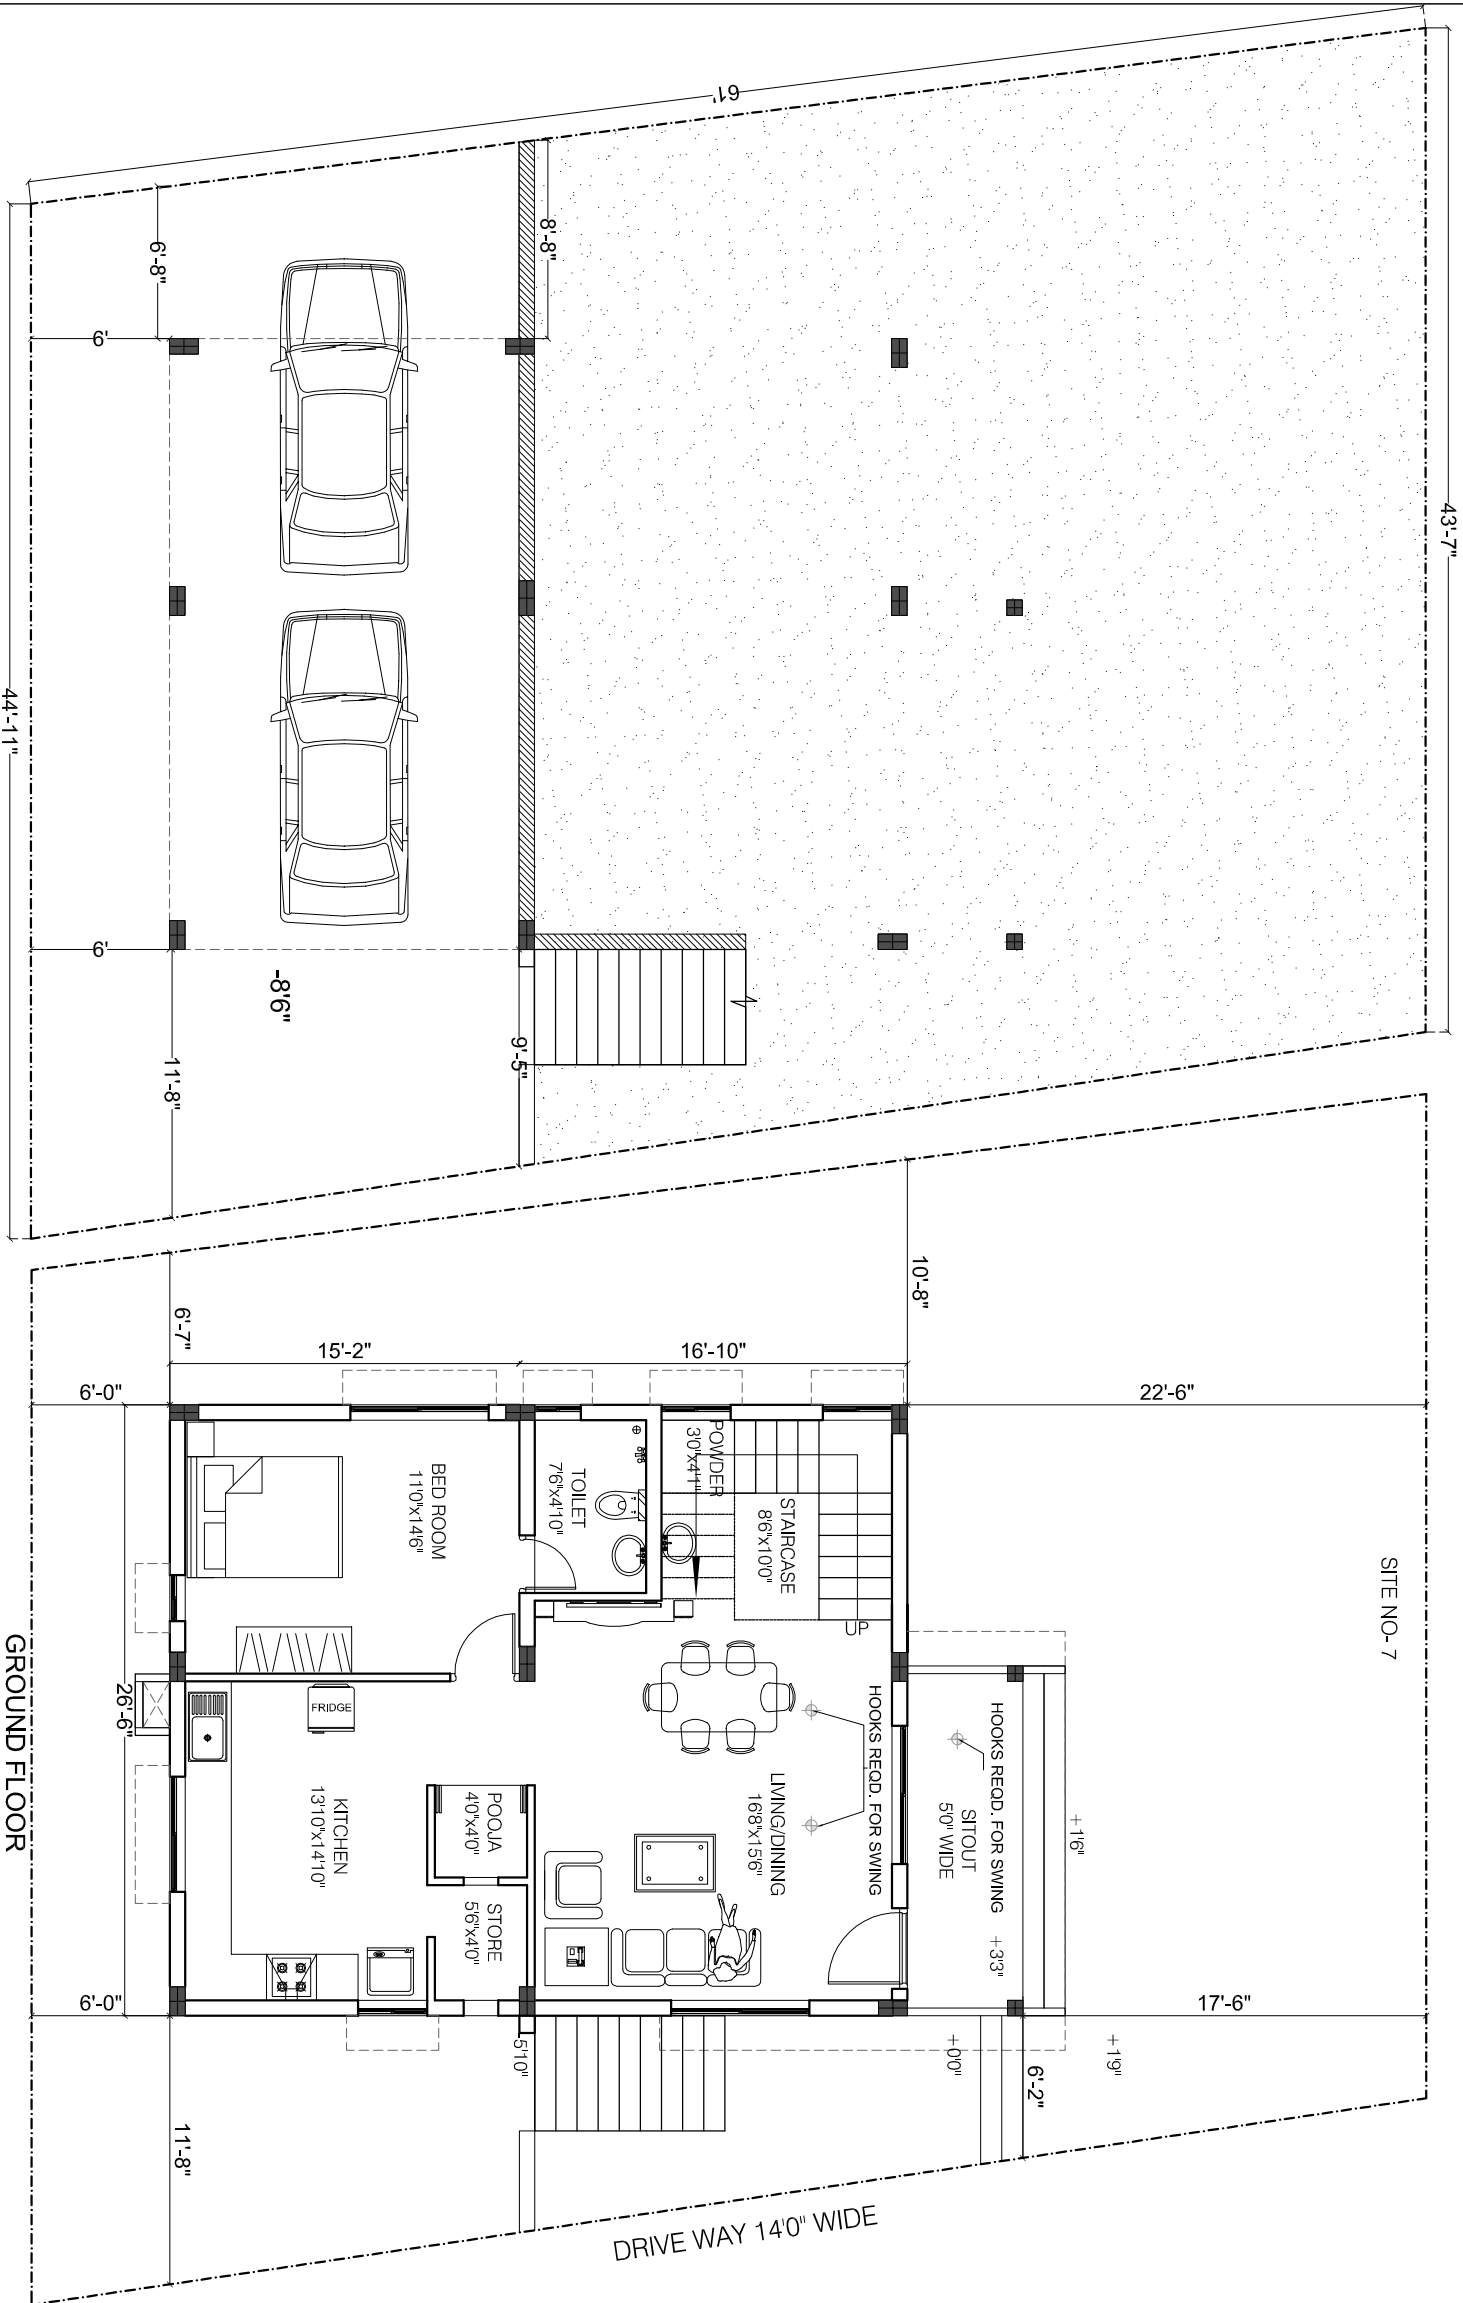

TYPE-C1\_SITE-7

BASEMENT FLOOR

GROUND FLOOR

FIRST FLOOR

NORTH FACING

FLOOR LEVEL	AREA IN SFT. PLINTH	AREA IN SFT. CARPET
BASEMENT FLOOR	420.00	-
GROUND FLOOR	923.00	840.00
FIRST FLOOR	955.00	870.00
TOTAL	2298.00	1710.00