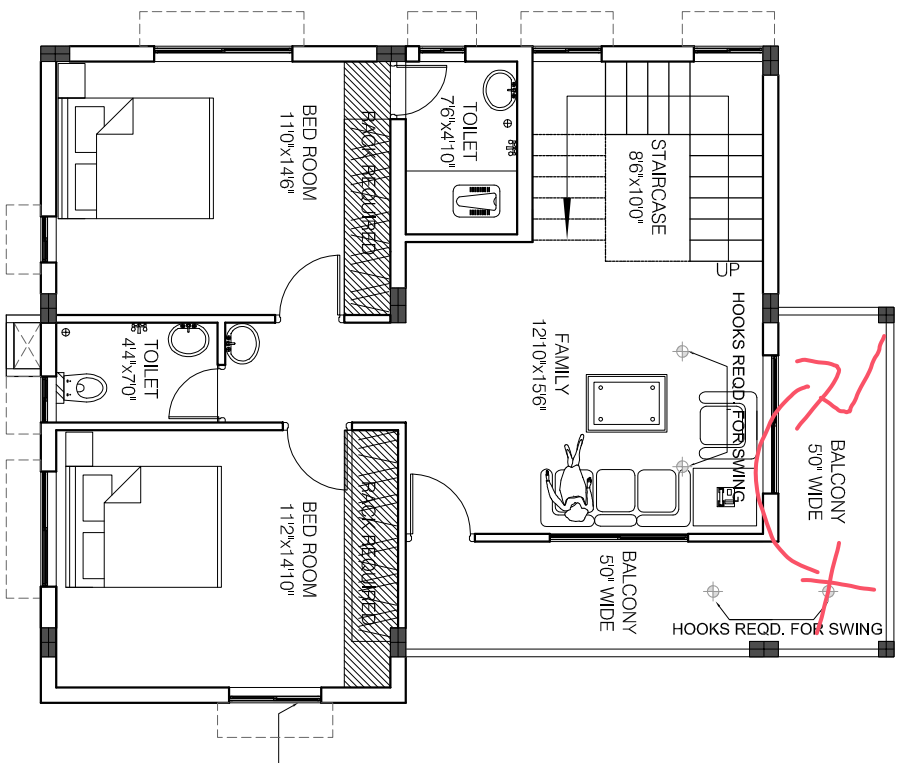

TYPE-C1\_SITE-7

BASEMENT FLOOR

GROUND FLOOR

FIRST FLOOR

NORTH FACING

FLOOR LEVEL	AREA IN SFT. PLINTH	AREA IN SFT. CARPET
BASEMENT FLOOR	420.00	-
GROUND FLOOR	923.00	840.00
FIRST FLOOR	955.00	870.00
TOTAL	2298.00	1710.00