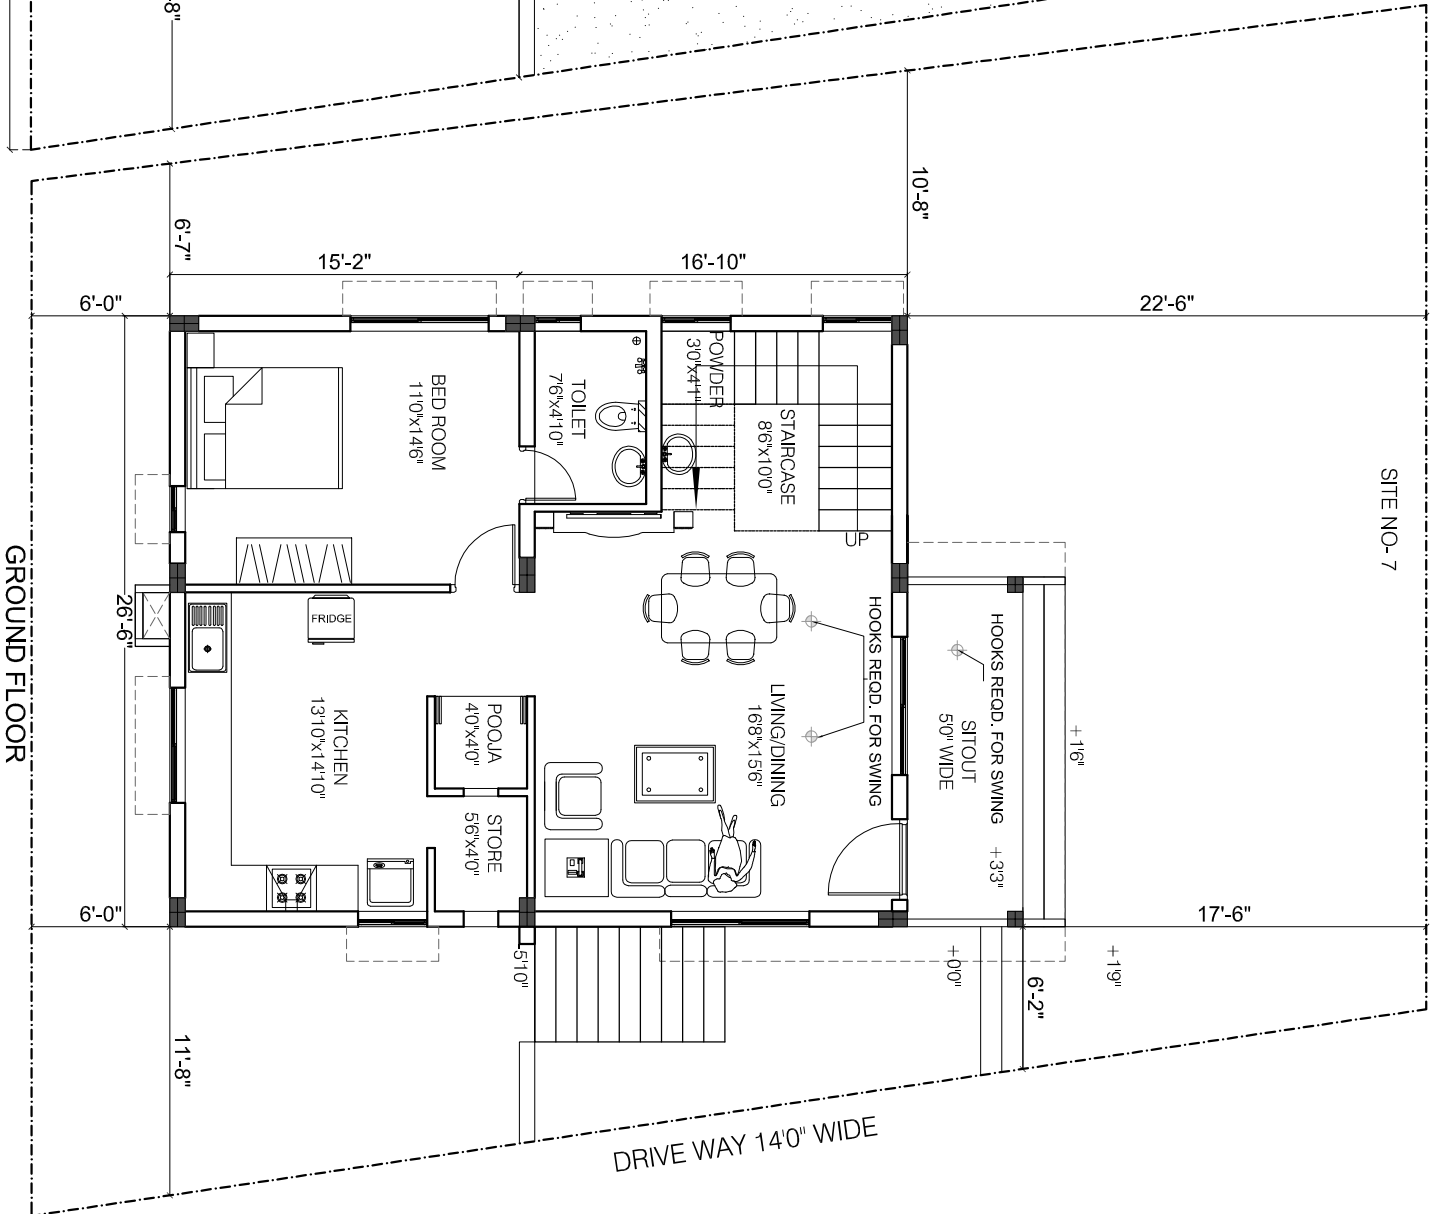

TYPE-C1\_SITE-7

BASEMENT FLOOR

GROUND FLOOR

FIRST FLOOR

NORTH FACING

FLOOR LEVEL	AREA IN SFT. PLINTH	AREA IN SFT. CARPET
BASEMENT FLOOR	420.00	-
GROUND FLOOR	923.00	840.00
FIRST FLOOR	955.00	870.00
TOTAL	2298.00	1710.00